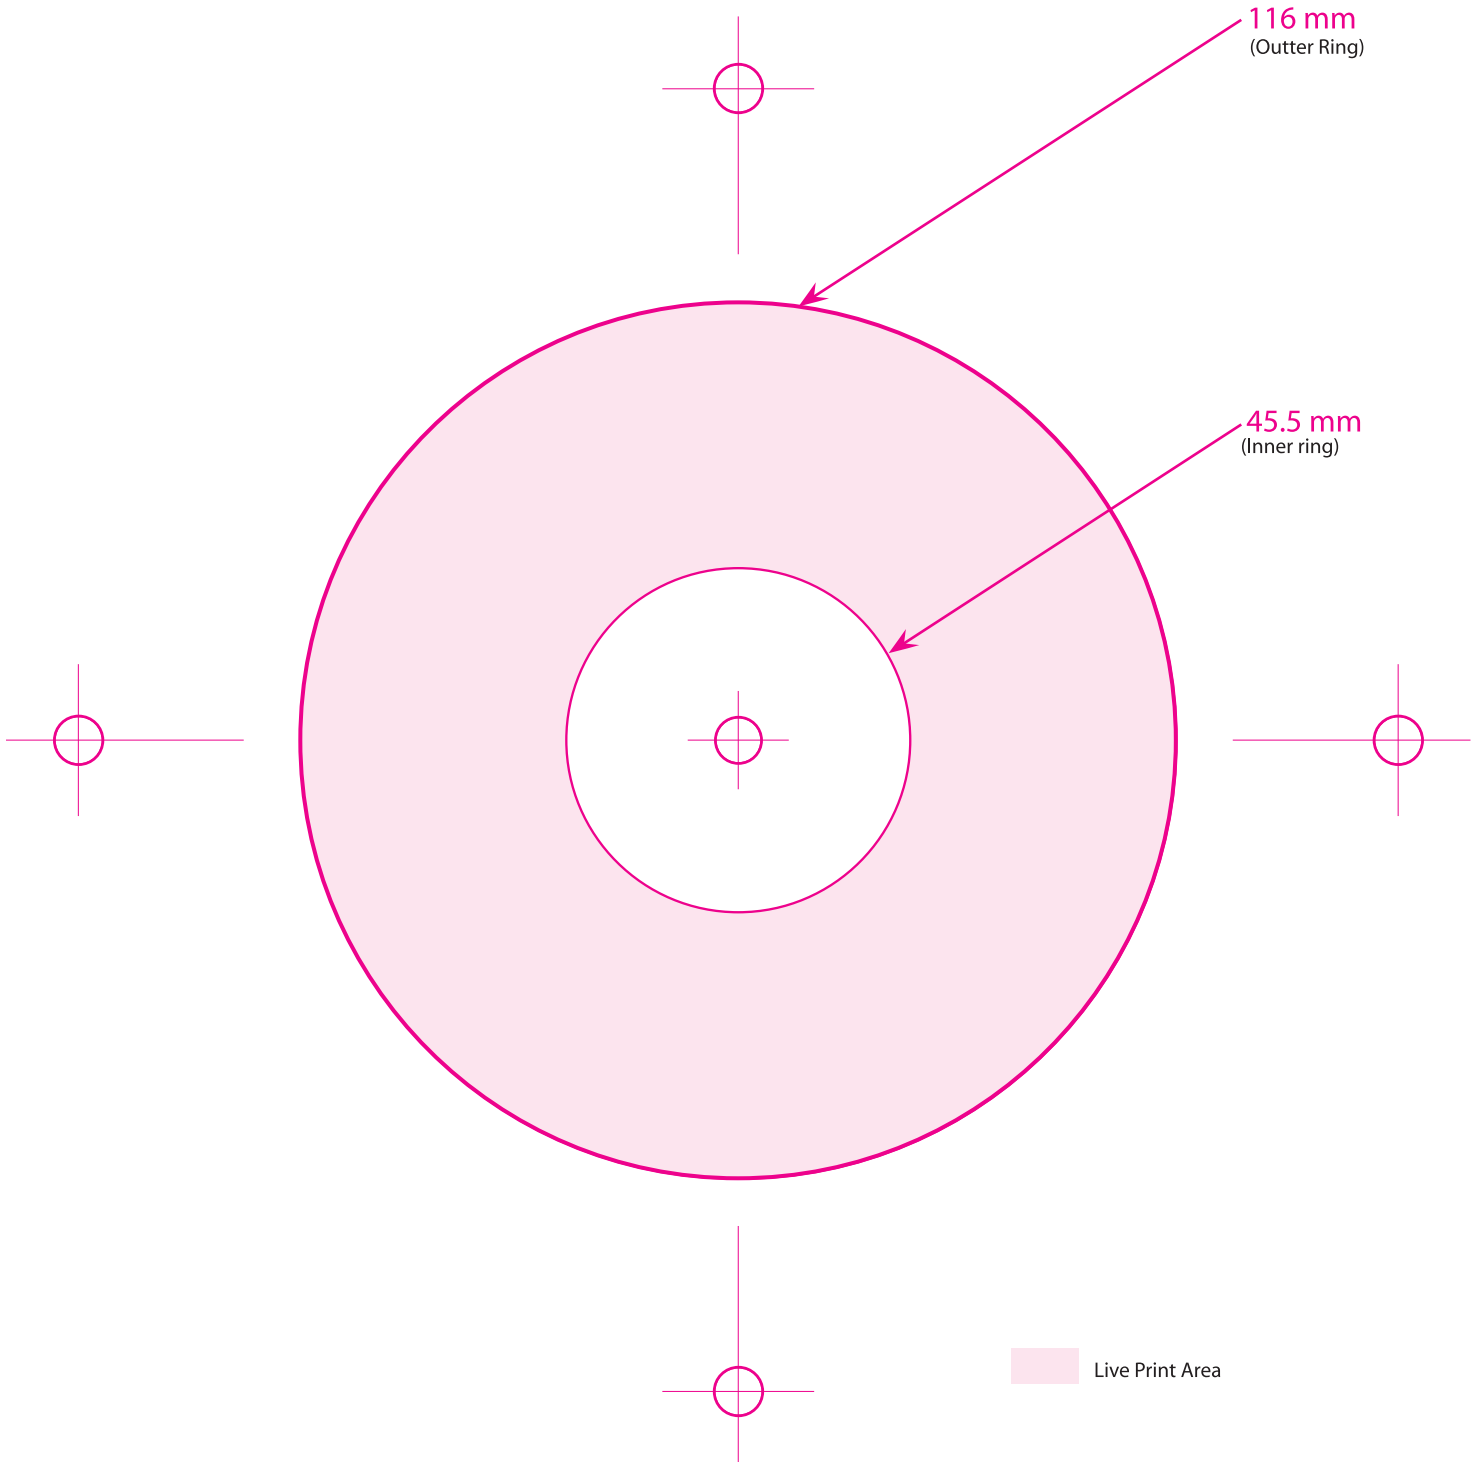

On Disc Print Template

Live Print Area

IMS Template: ICCA CD SILK CDR

803-547-9200

IMS
1300 Altura Road
Ft. Mill, SC 29708

Please do not save final
Flattened art with template
Included.

Creation Date: 8/9/06
Revision Date: 8/9/06

Artist: CH