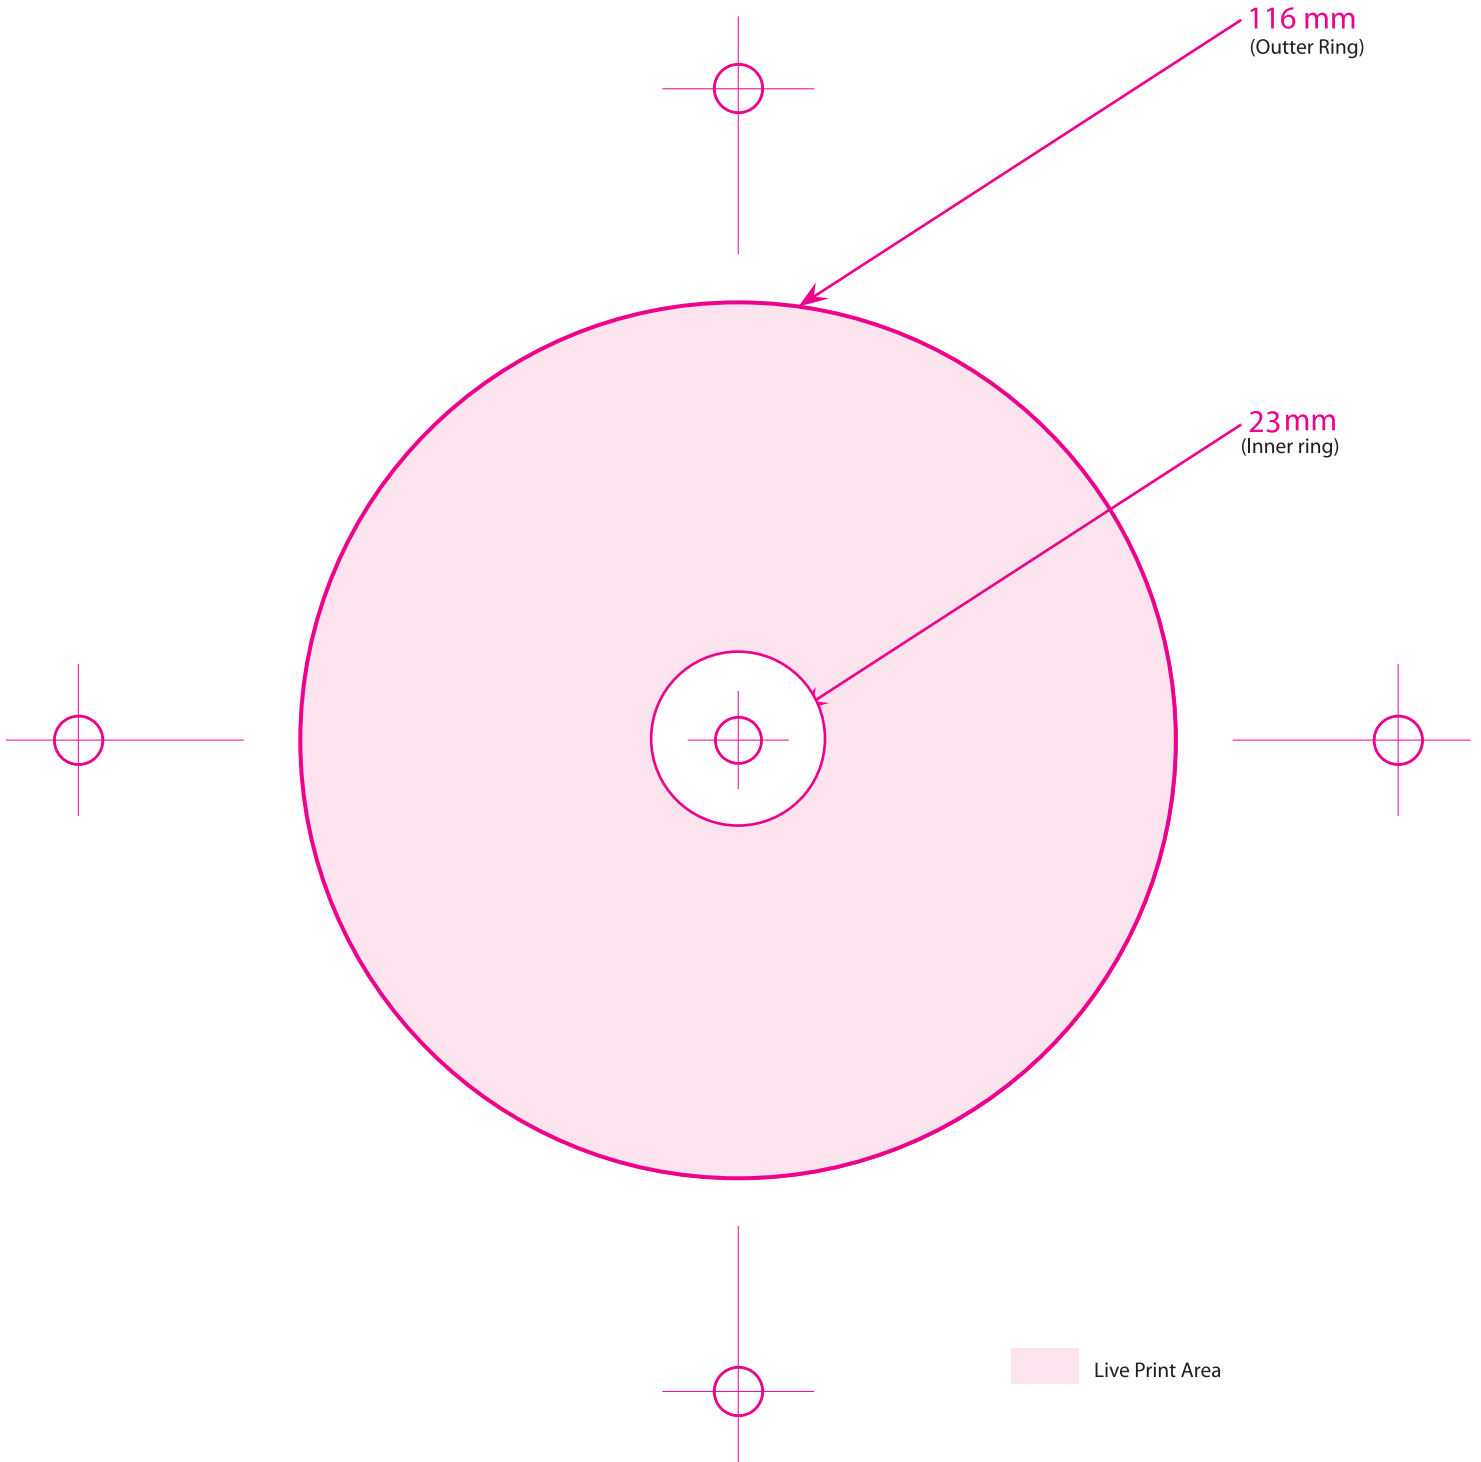

CD On Disc Print Template

 Live Print Area