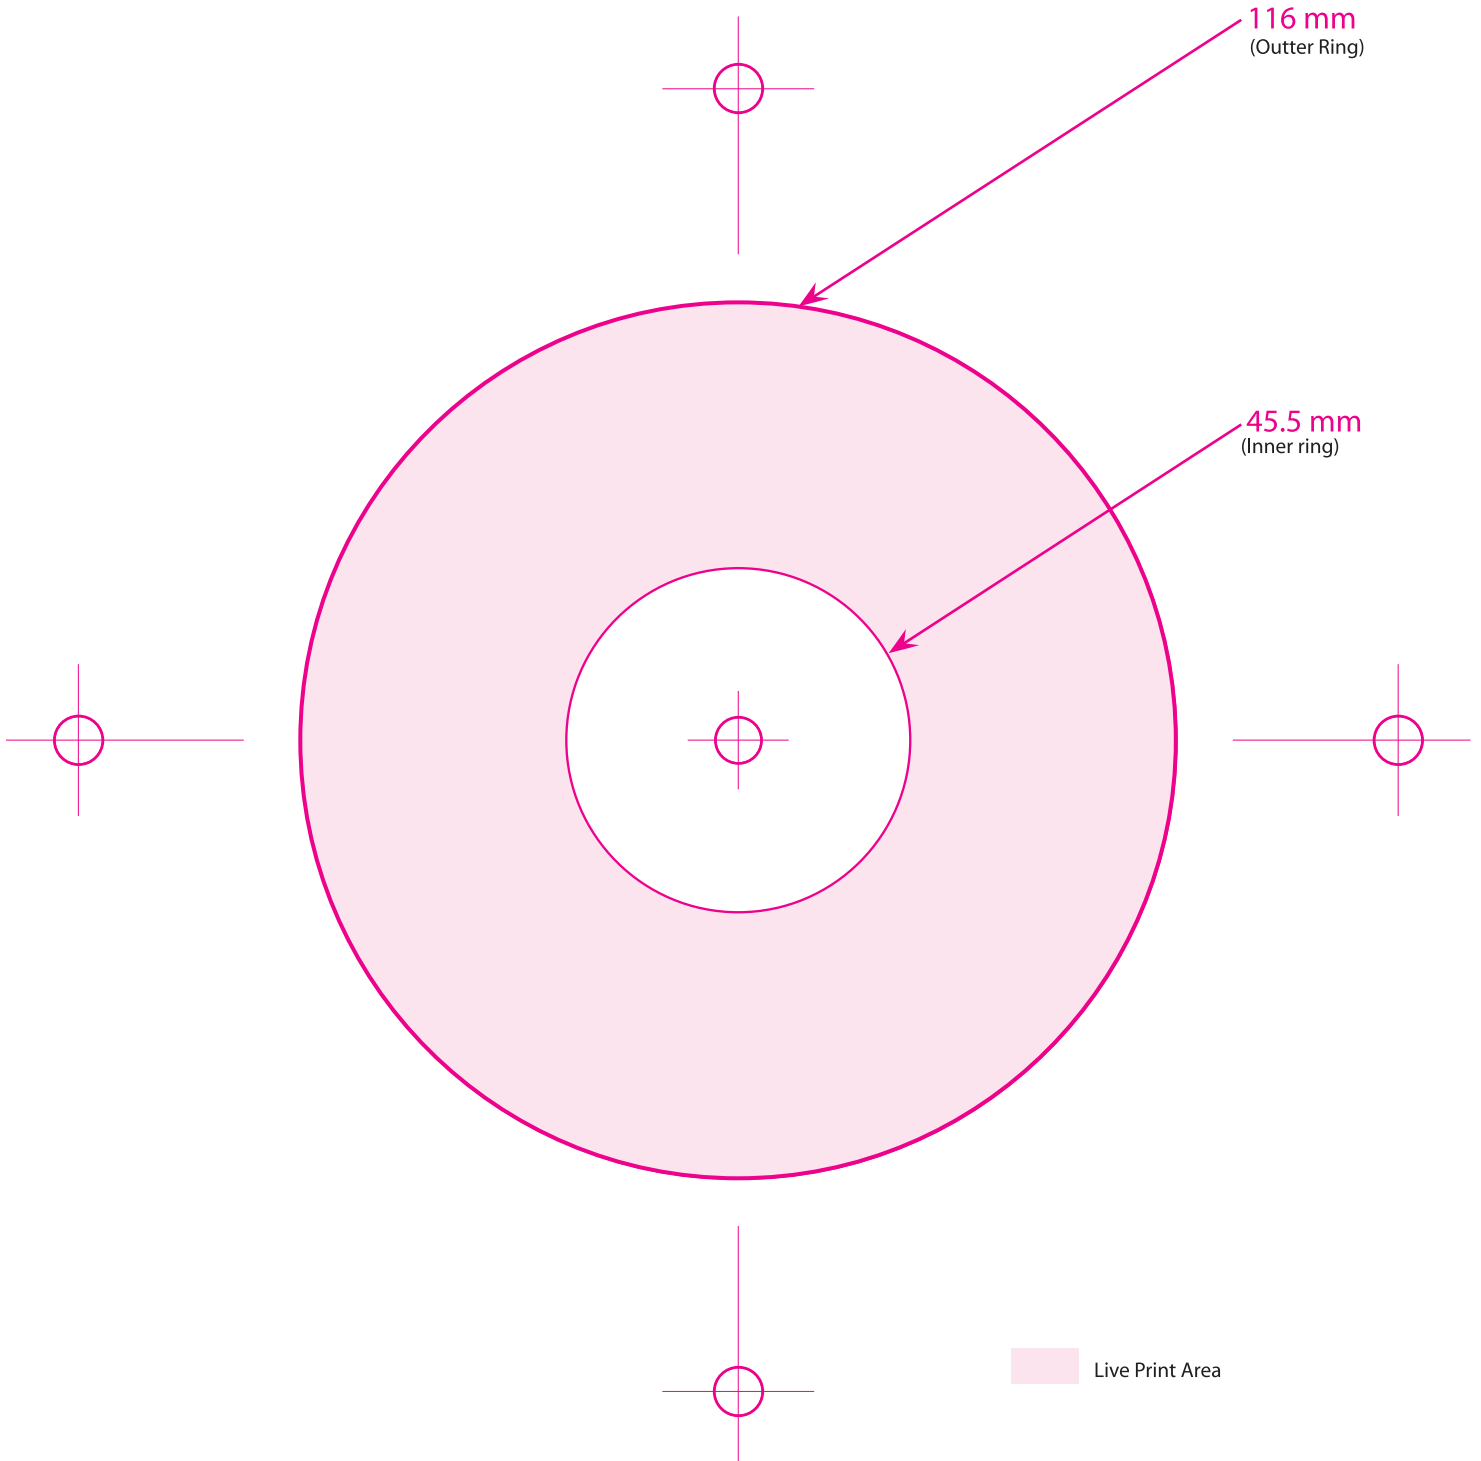

On Disc Print Template

 Live Print Area

IMS Template: ICCA DVD SILK CDR

803-547-9200

IMS
1300 Altura Road
Ft. Mill, SC 29708

Please do not save final
Flattened art with template
Included.

Creation Date: 8/9/06
Revision Date: 8/9/06

Artist: CH